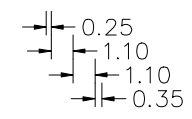

VIM-516-DP, VIM-516-2

A = PITCH 2.54 X 4 = 10.16 & PAD WIDTH IS 1.27 TYP

DRIVER : Teledyne TSC830

-DP