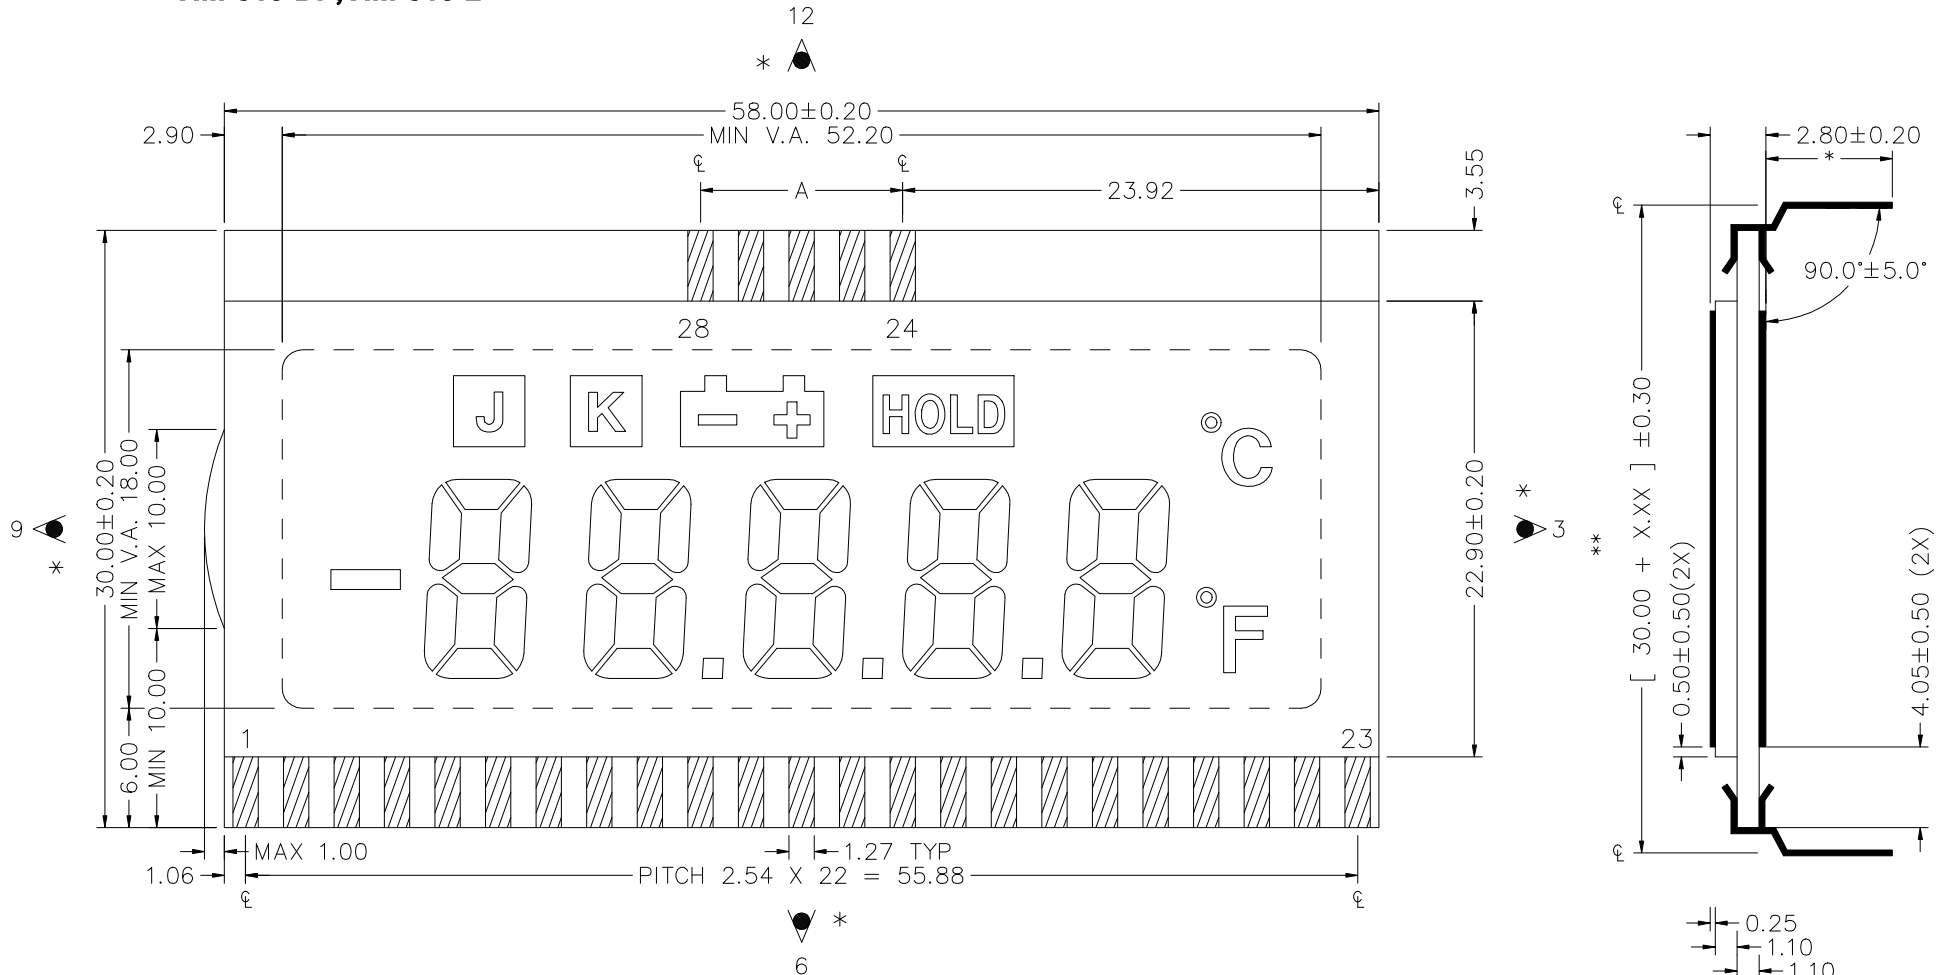

VIM-516-DP, VIM-516-2

A = PITCH 2.54 X 4 = 10.16 & PAD WIDTH IS 1.27 TYP

DRIVER : Teledyne TSC830

-DP